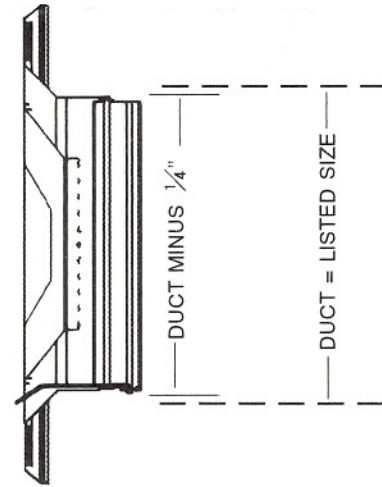

JOB
LOCATION
ARCHITECT
ENGINEER
CONTRACTOR

SPECIFICATION SHEET

Grillmaster, Inc. reserves the right to change specifications and design without notice.

LPC-MS

SQUARE NECK DIFFUSERS

← OVERALL = DUCT + 2 3/4" →

FLOW PATTERNS

LPC1MS

LPC2MS

LPC3MS

LPC4MS

LPC2CMS

DESIGN: Grillmaster's LPC-MS series is a fixed core residential diffuser with a low profile frame and flush inner core for a streamlined look.

FEATURES: Lever operated multishutter damper for easy volume adjustment. Screw Mounting holes on face for quick installation.

CONSTRUCTION: Corner key construction. Aluminum extrusions throughout. Manufactured in 2" increments -- Square sizes only. Baked Enamel White.

G grillmaster
inc.

835 SHEPHERD AVENUE, BROOKLYN, N.Y. 11208